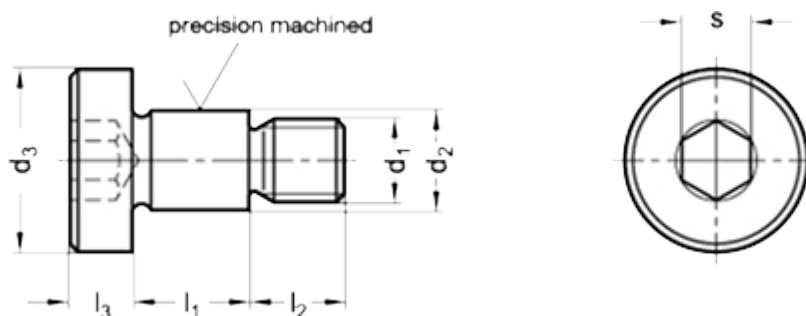

Article number: 207321M567ST
Description: E+G Shoulder screw
GN 732.1-M5-6-7-ST

Measures

Application example

d1	= M 5
d2	= 6 -0.03/-0.05
d3	= 12
l1 +0.20/+0.13	= 7
l2	= 7
l3	= 3
s	= 3
Weight in (g)	= 5